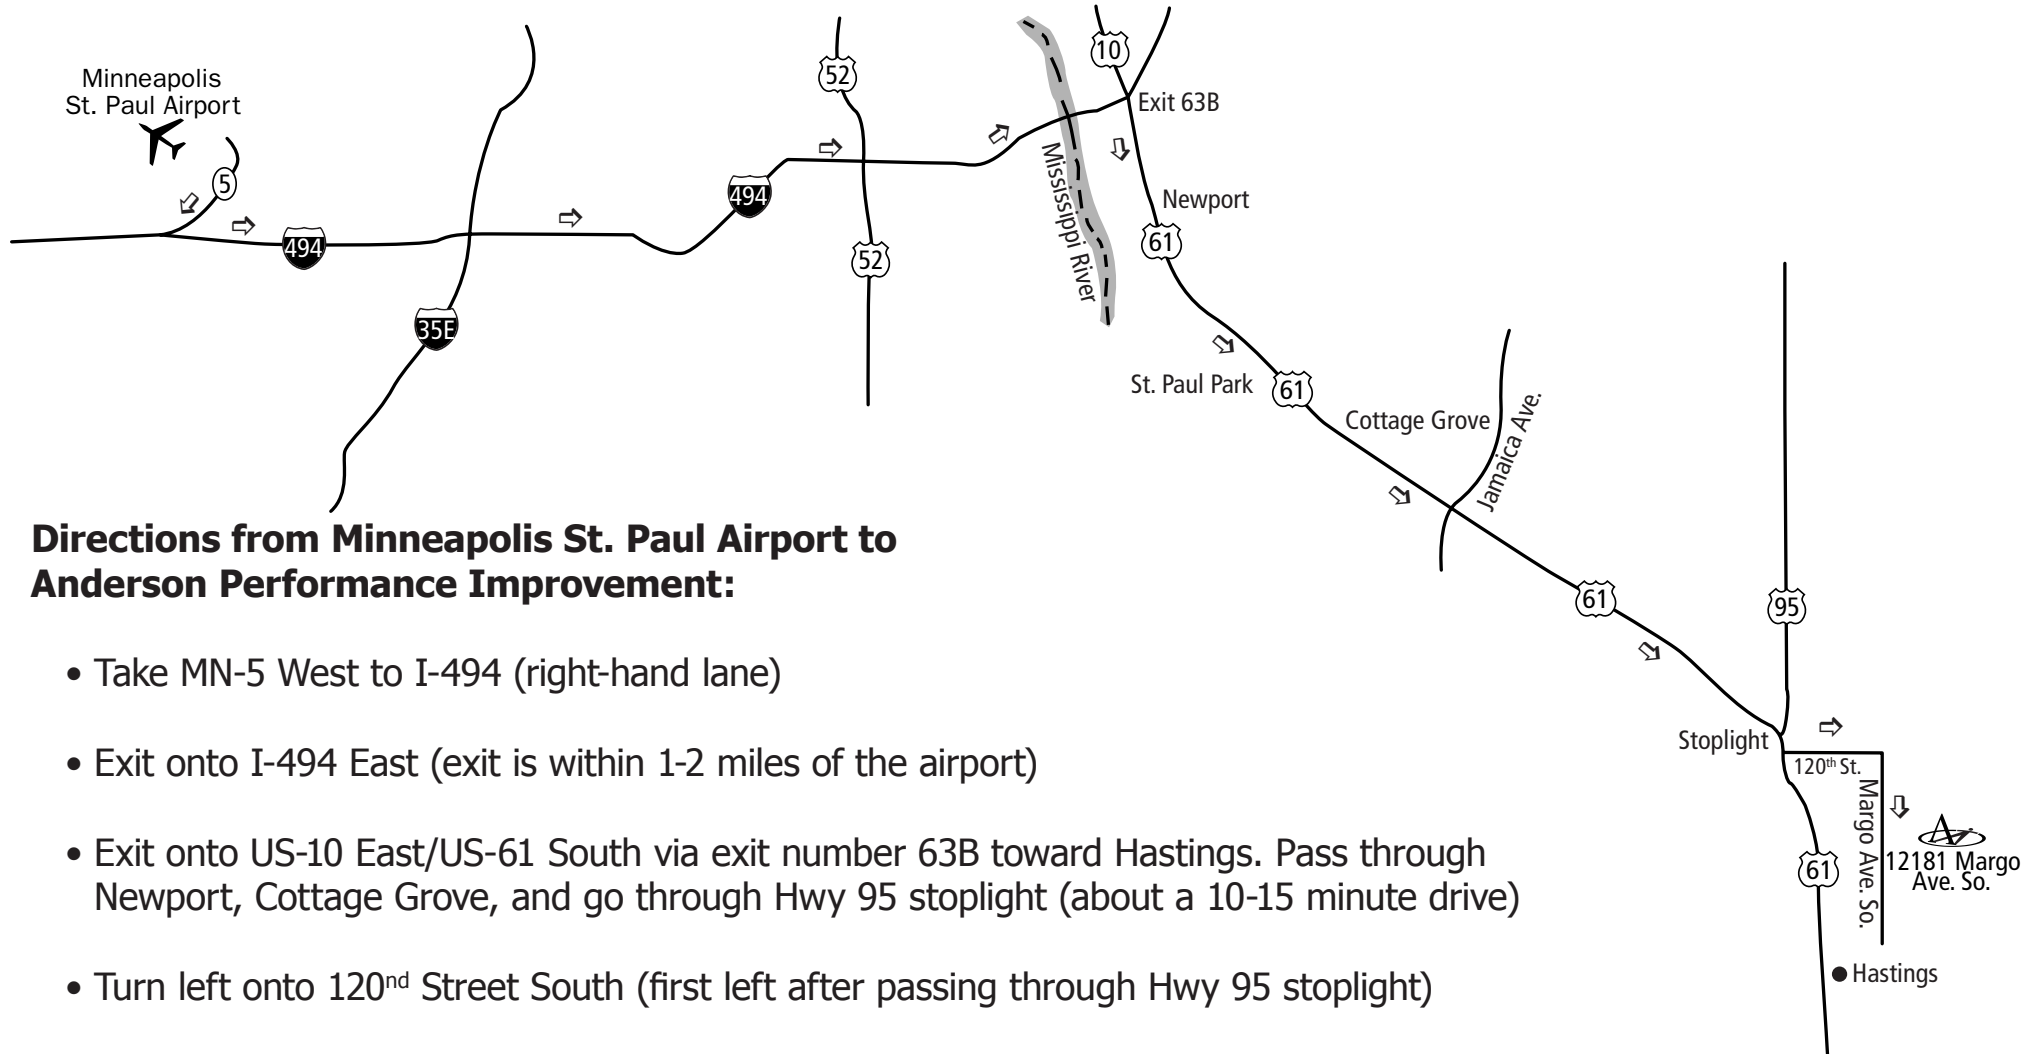

ANDERSON
Performance Improvement™

ACCELERATING RESULTS
through the Science of Performance

Directions from Minneapolis St. Paul Airport to Anderson Performance Improvement:

- Take MN-5 West to I-494 (right-hand lane)
- Exit onto I-494 East (exit is within 1-2 miles of the airport)
- Exit onto US-10 East/US-61 South via exit number 63B toward Hastings. Pass through Newport, Cottage Grove, and go through Hwy 95 stoplight (about a 10-15 minute drive)
- Turn left onto 120nd Street South (first left after passing through Hwy 95 stoplight)
- Take the first right onto Margo Avenue South and proceed straight ahead to Anderson Performance Improvement (on left-hand side of the street)